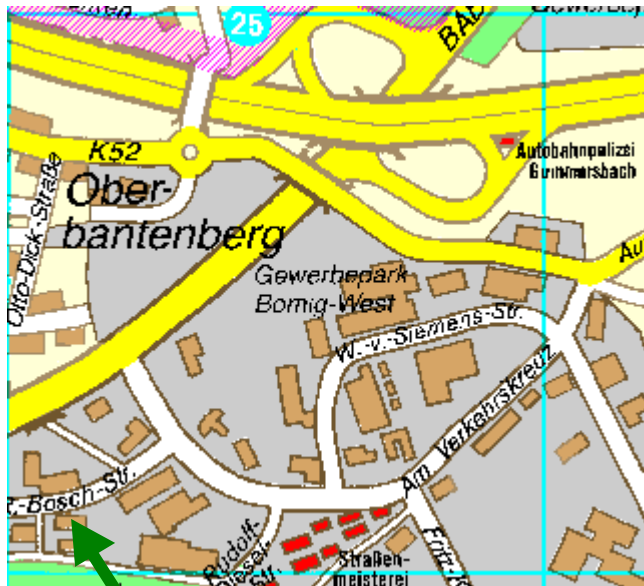

Kabelschutzsysteme

Your way to REIKU in Wiehl-Bomig

coming from South (Frankfurt) via A45 and A4

- Drive A45 direction Dortmund.
- in Olpe change on A4 direction Köln until exit "Gummersbach"

coming from West (Köln) via A4

- drive A4 Direction Olpe until exit "Gummersbach"

At the exit "Gummersbach"

- at the traffic light, drive direction Wiehl
- at the next traffic light, drive left direction Wiehl-Bomig,
- and next junction drive right in the Robert-Bosch-Str.
- REIKU is located on the left hand