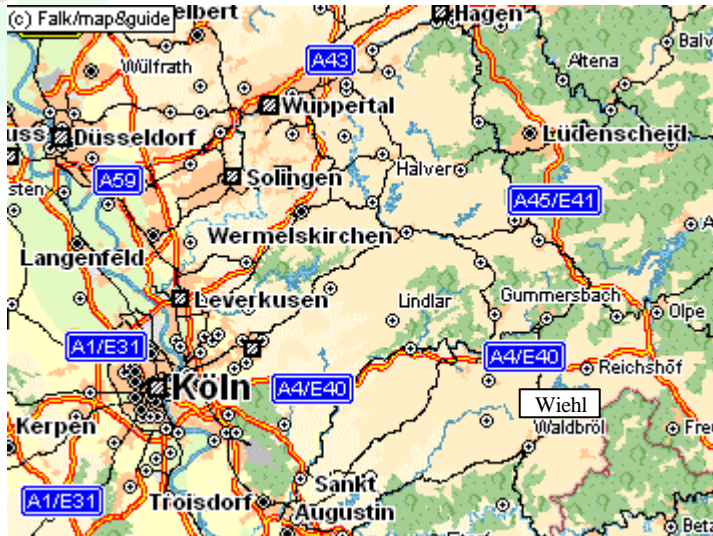

Kabelschutzsysteme

Your way to REIKU in Wiehl-Bomig

coming from South (Frankfurt) via A45 and A4

- Drive A45 direction Dortmund.
- in Olpe change on A4 direction Köln until exit "Gummersbach"

coming from West (Köln) via A4

- drive A4 Direction Olpe until exit "Gummersbach"

At the exit "Gummersbach"

- at the traffic light, drive direction Wiehl
- at the next traffic light, drive left direction Wiehl-Bomig,
- and next junction drive right in the Robert-Bosch-Str.
- REIKU is located on the left hand